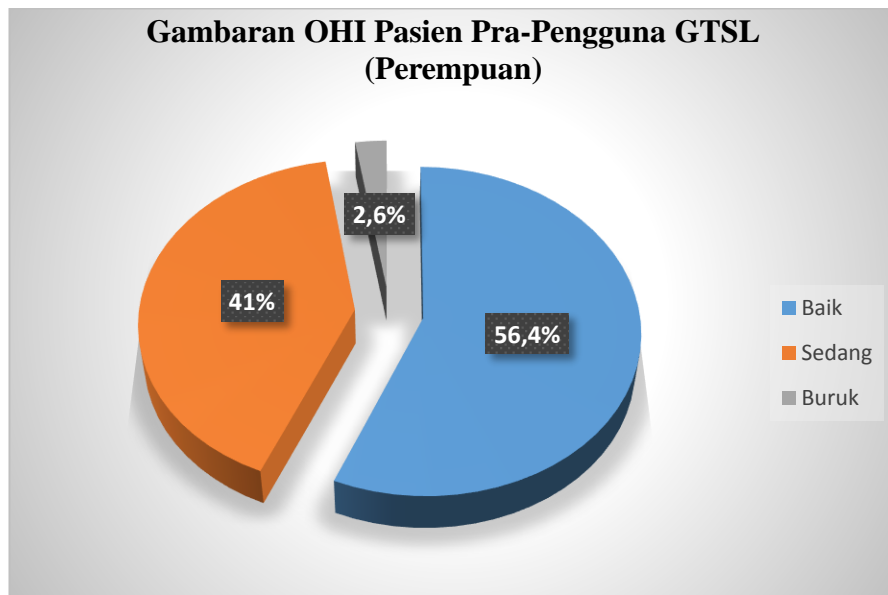

Gambar 7. Gambaran OHI Pasien Pra-Pengguna GTSL pada Jenis Kelamin Perempuan