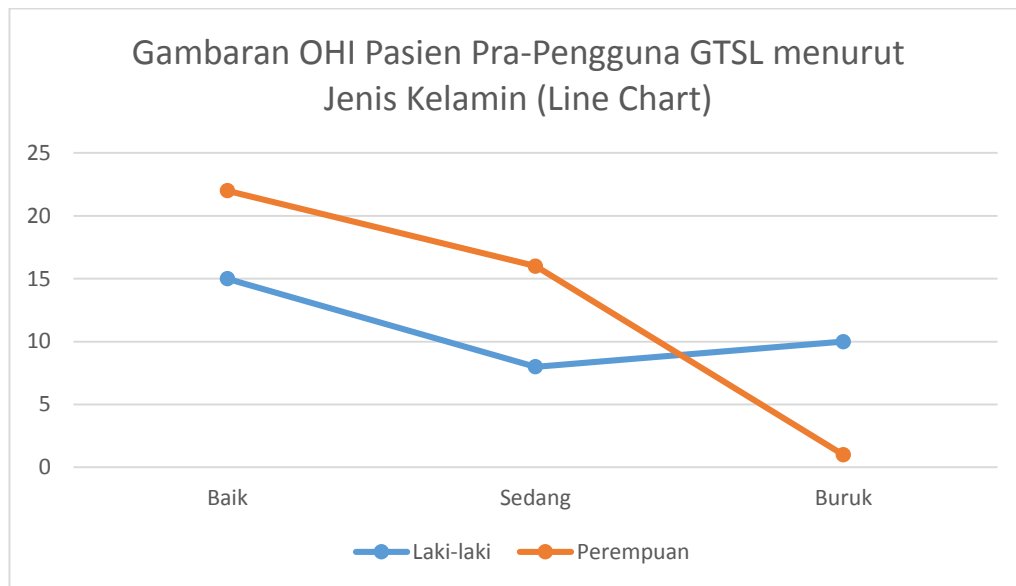

LAMPIRAN

Jenis_Kelamin * Status Kebersihan Gigi dan Mulut (OHI) Crosstabulation

			Status Kebersihan Gigi dan Mulut (OHI)			Total
			Baik	Sedang	Buruk	
Jenis_Kelamin	Laki-Lak	Count	15	8	10	33
		Expected Count	17.0	11.0	5.0	33.0
		% within Jenis_Kelamin	45.5%	24.2%	30.3%	100.0%
		% within Status Kebersihan Gigi dan Mulut (OHI)	40.5%	33.3%	90.9%	45.8%
		% of Total	20.8%	11.1%	13.9%	45.8%
	Perempua	Count	22	16	1	39
		Expected Count	20.0	13.0	6.0	39.0
		% within Jenis_Kelamin	56.4%	41.0%	2.6%	100.0%
		% within Status Kebersihan Gigi dan Mulut (OHI)	59.5%	66.7%	9.1%	54.2%
		% of Total	30.6%	22.2%	1.4%	54.2%
Total	Count	37	24	11	72	
	Expected Count	37.0	24.0	11.0	72.0	
	% within Jenis_Kelamin	51.4%	33.3%	15.3%	100.0%	
	% within Status Kebersihan Gigi dan Mulut (OHI)	100.0%	100.0%	100.0%	100.0%	
	% of Total	51.4%	33.3%	15.3%	100.0%	

Chi-Square Tests

	Value	df	Asymp. Sig. (2-sided)
Pearson Chi-Square	10.931 ^a	2	.004
Likelihood Ratio	12.097	2	.002
McNemar-Bowker Test	.	.	. ^b
N of Valid Cases	72		

a. 0 cells (.0%) have expected count less than 5. The minimum expected count is 5.04.

b. Computed only for a PxP table, where P must be greater than 1.

Gambar 7. Gambaran OHI Pasien Pra-Pengguna GTSL pada Jenis Kelamin Perempuan

Gambar 6. Gambaran OHI Pasien Pra-Pengguna GTSL pada Jenis Kelamin Laki-laki