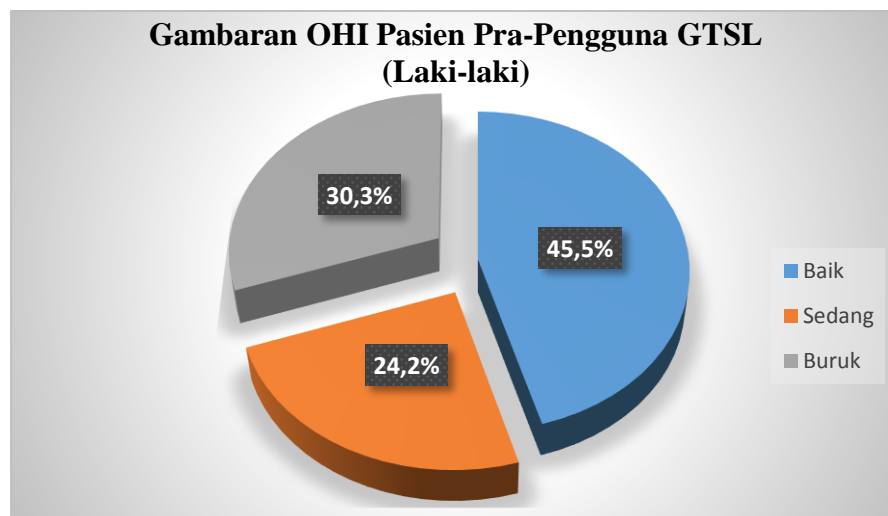

LAMPIRAN

Jenis_Kelamin * Status Kebersihan Gigi dan Mulut (OHI) Crosstabulation

			Status Kebersihan Gigi dan Mulut (OHI)			Total
			Baik	Sedang	Buruk	
Jenis_Kelamin	Laki-Lak	Count	15	8	10	33
		Expected Count	17.0	11.0	5.0	33.0
		% within Jenis_Kelamin	45.5%	24.2%	30.3%	100.0%
		% within Status Kebersihan Gigi dan Mulut (OHI)	40.5%	33.3%	90.9%	45.8%
		% of Total	20.8%	11.1%	13.9%	45.8%
	Perempua	Count	22	16	1	39
		Expected Count	20.0	13.0	6.0	39.0
		% within Jenis_Kelamin	56.4%	41.0%	2.6%	100.0%
		% within Status Kebersihan Gigi dan Mulut (OHI)	59.5%	66.7%	9.1%	54.2%
		% of Total	30.6%	22.2%	1.4%	54.2%
Total	Count	37	24	11	72	
	Expected Count	37.0	24.0	11.0	72.0	
	% within Jenis_Kelamin	51.4%	33.3%	15.3%	100.0%	
	% within Status Kebersihan Gigi dan Mulut (OHI)	100.0%	100.0%	100.0%	100.0%	
	% of Total	51.4%	33.3%	15.3%	100.0%	

Chi-Square Tests

	Value	df	Asymp. Sig. (2-sided)
Pearson Chi-Square	10.931 ^a	2	.004
Likelihood Ratio	12.097	2	.002
McNemar-Bowker Test	.	.	. ^b
N of Valid Cases	72		

a. 0 cells (.0%) have expected count less than 5. The minimum expected count is 5.04.

b. Computed only for a PxP table, where P must be greater than 1.

Gambar 7. Gambaran OHI Pasien Pra-Pengguna GTSL pada Jenis Kelamin Perempuan

Gambar 6. Gambaran OHI Pasien Pra-Pengguna GTSL pada Jenis Kelamin Laki-laki