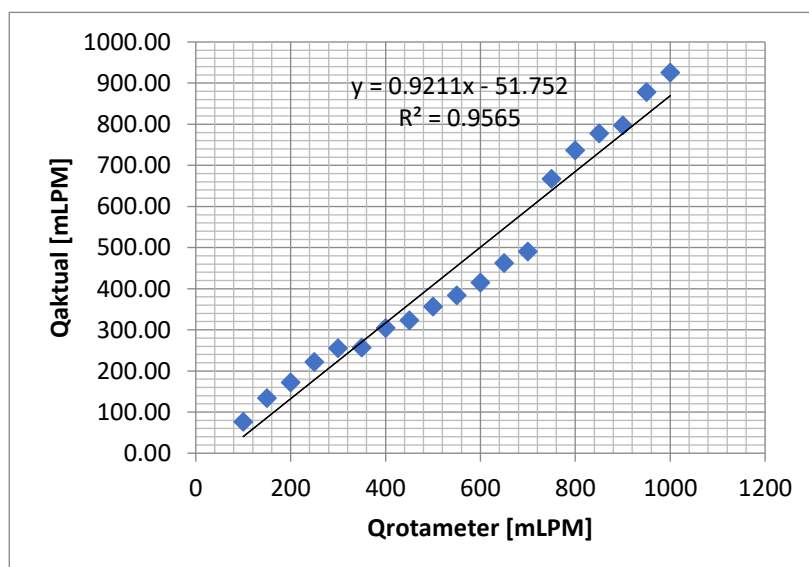

Lampiran 9 Kalibrasi Debit

No.	Rotameter	DC Power Supply		Debit Aktual		Suhu Air		mLPM Q aktual
		Voltase	Arus	Volume	Waktu	Awal	Akhir	
	[mLPM]	[Volt]	[Ampere]	[mL]	[detik]	[°C]	[°C]	
1	100	8.5	1.28	100	78.16	27	27	76.77
2	150	8.5	1.26	100	44.6	27	27	134.53
3	200	8.5	1.23	100	34.83	27	27	172.27
4	250	8.5	1.2	100	27	27	27	222.22
5	300	8.5	1.23	100	23.45	27	27	255.86
6	350	8.5	1.2	100	23.29	27	27	257.62
7	400	8.5	1.19	100	19.7	27	27	304.57
8	450	8.5	1.18	100	18.55	27	27	323.45
9	500	8.5	1.17	100	16.82	27	27	356.72
10	550	8.5	1.16	100	15.62	27	27	384.12
11	600	8.5	1.15	100	14.45	27	27	415.22
12	650	8.5	1.14	100	12.97	27	27	462.61
13	700	8.5	1.12	100	12.22	27	27	491.00
14	750	8.5	1.06	100	8.99	27	27	667.41
15	800	8.5	1.05	100	8.14	27	27	737.10
16	850	8.5	1.03	100	7.71	27	27	778.21
17	900	8.5	1.02	100	7.52	27	27	797.87
18	950	8.5	1.01	100	6.83	27	27	878.48
19	1000	8.5	0.99	100	6.48	27	27	925.93

Q rotameter mLPM	Q aktual mLPM
600	500.908
700	593.018
800	685.128
900	777.238