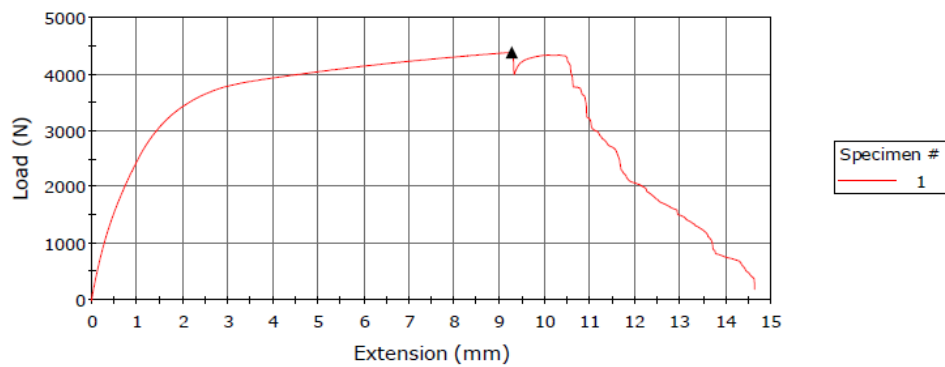

Specimen 1 to 1

	Maximum Load (N)
1	4381.14