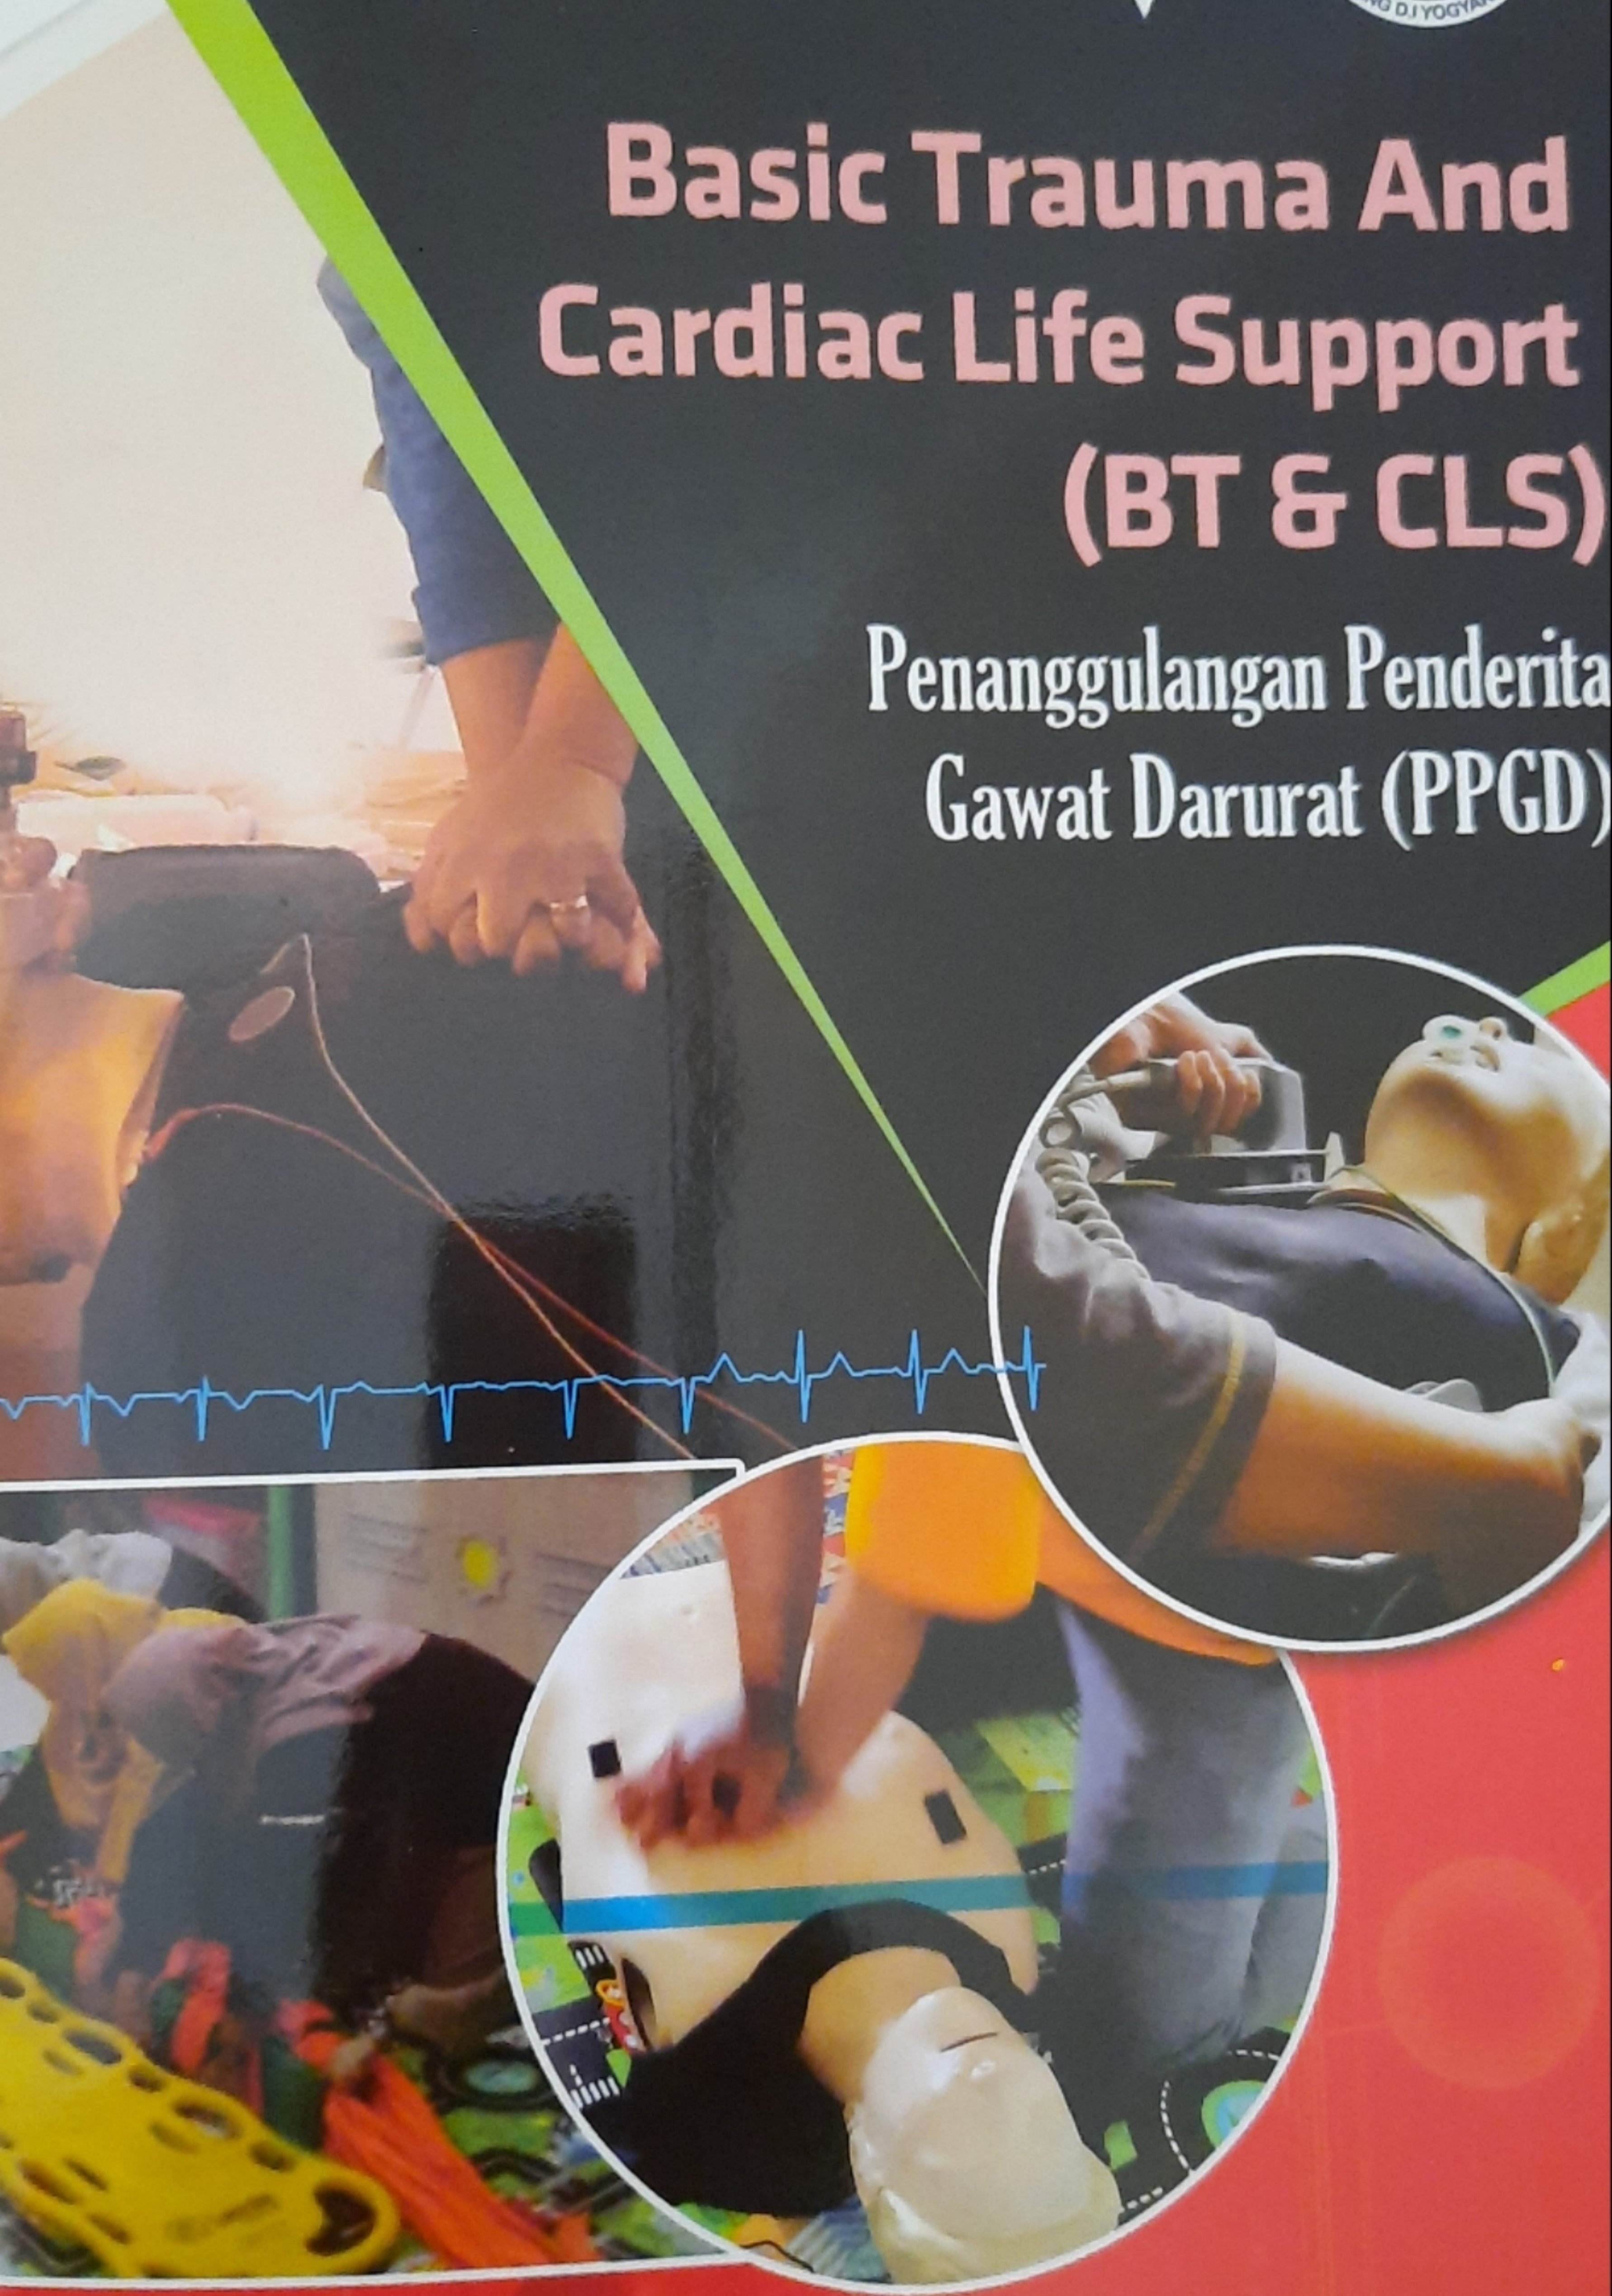

Modul Pelatihan

Basic Trauma And Cardiac Life Support (BT & CLS)

**Penanggulangan Penderita
Gawat Darurat (PPGD)**

PUSBANKES 118 - PERSI DIY