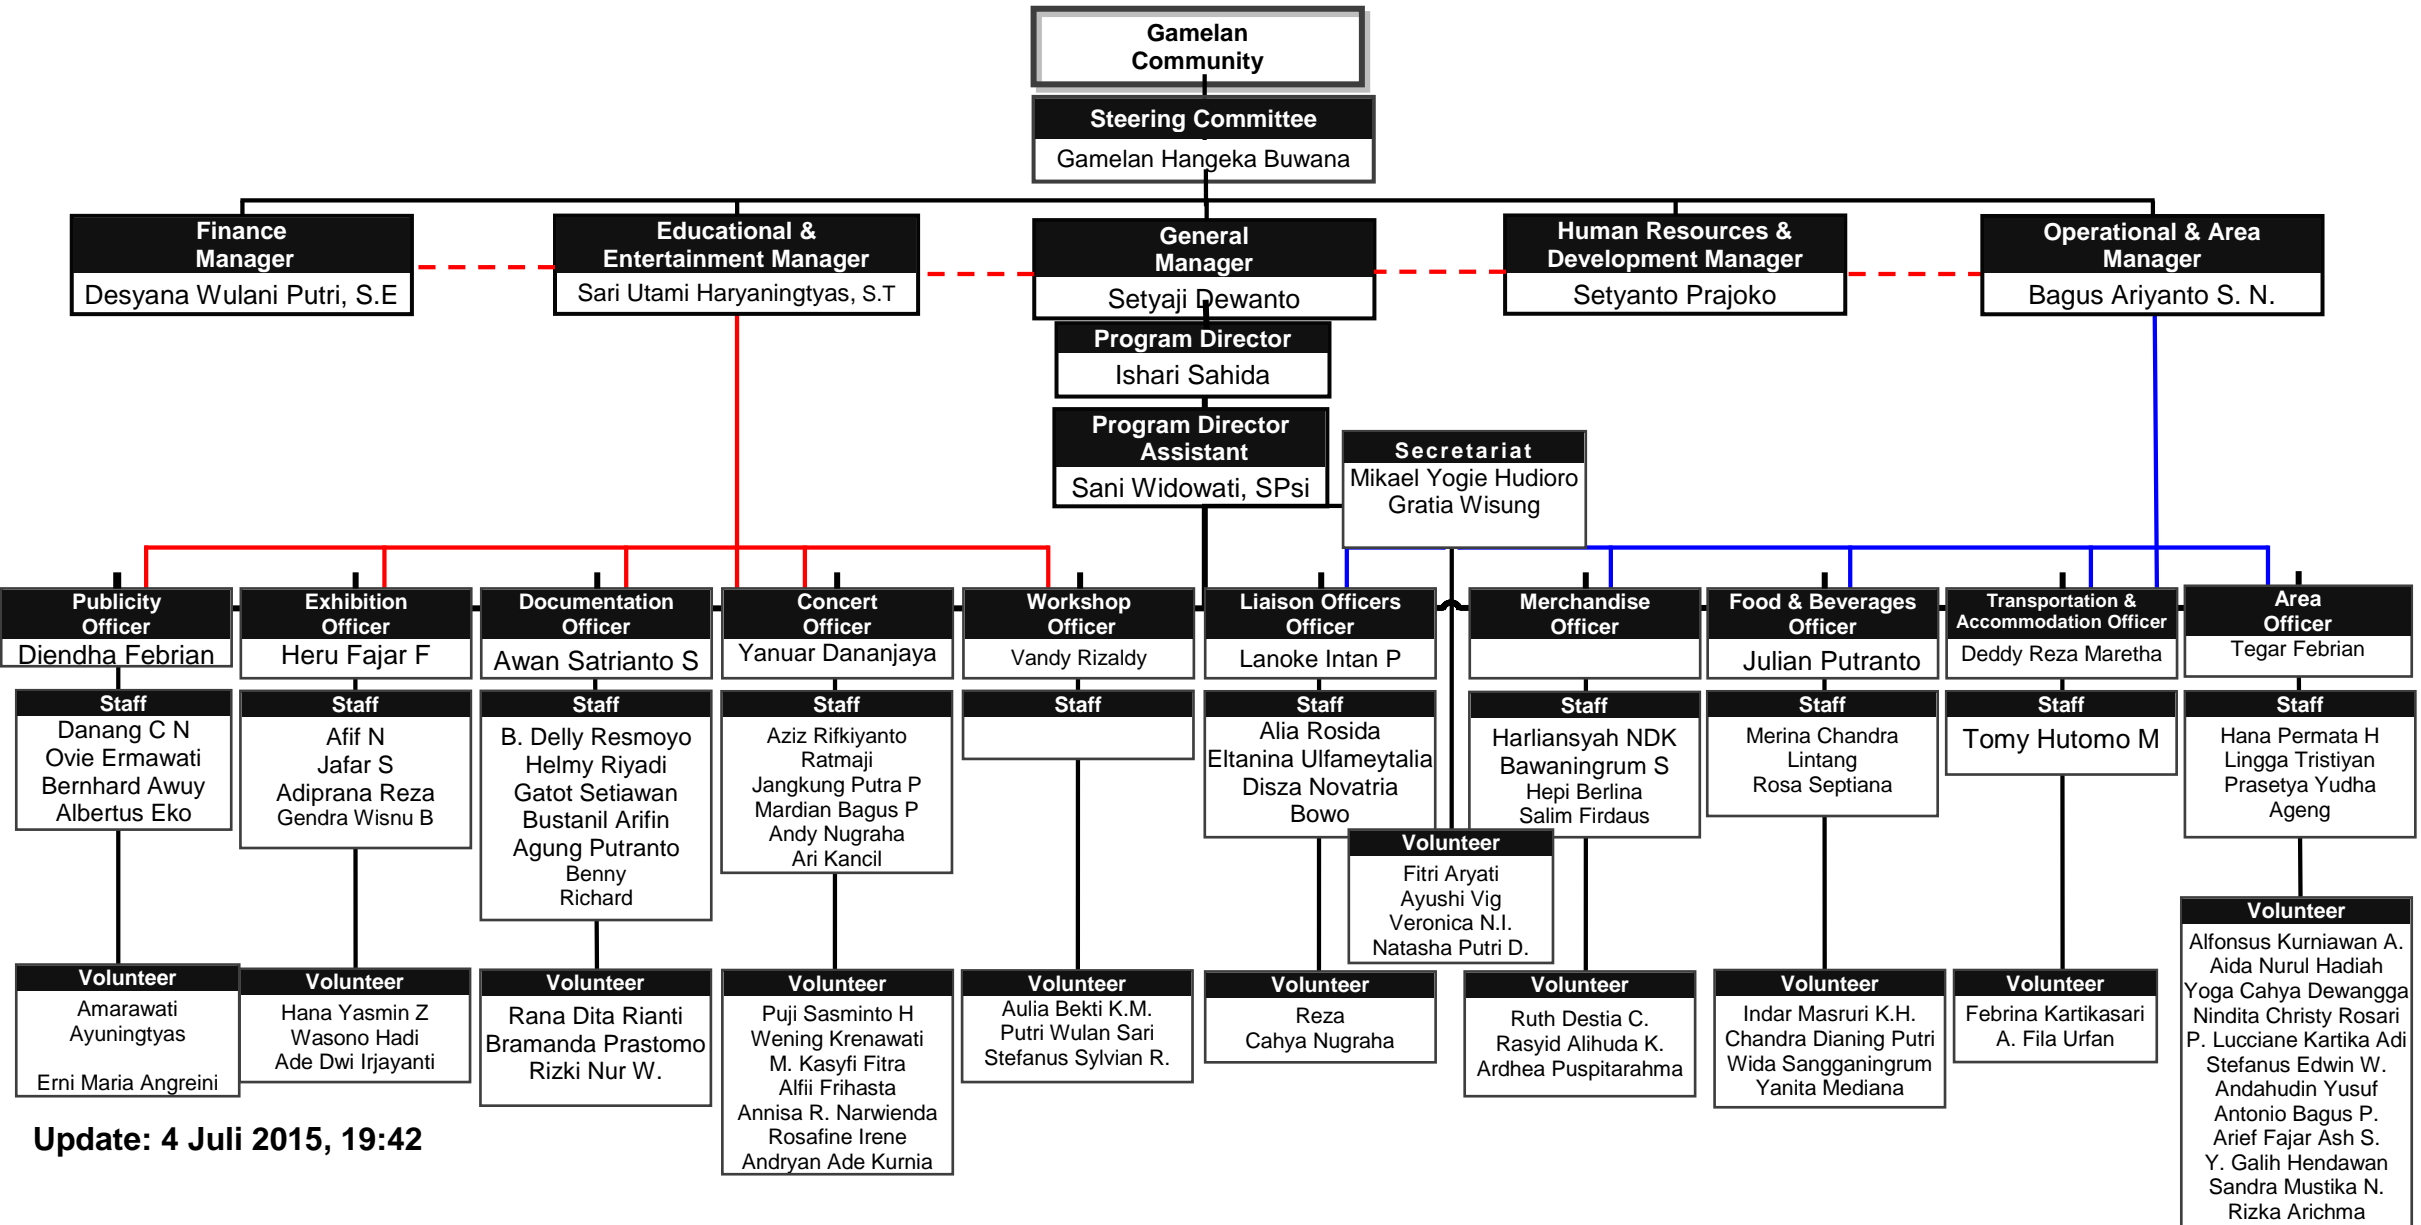

ORGANIZATION CHART 20th YOGYAKARTA GAMELAN FESTIVAL 2015

Update: 4 Juli 2015, 19:42